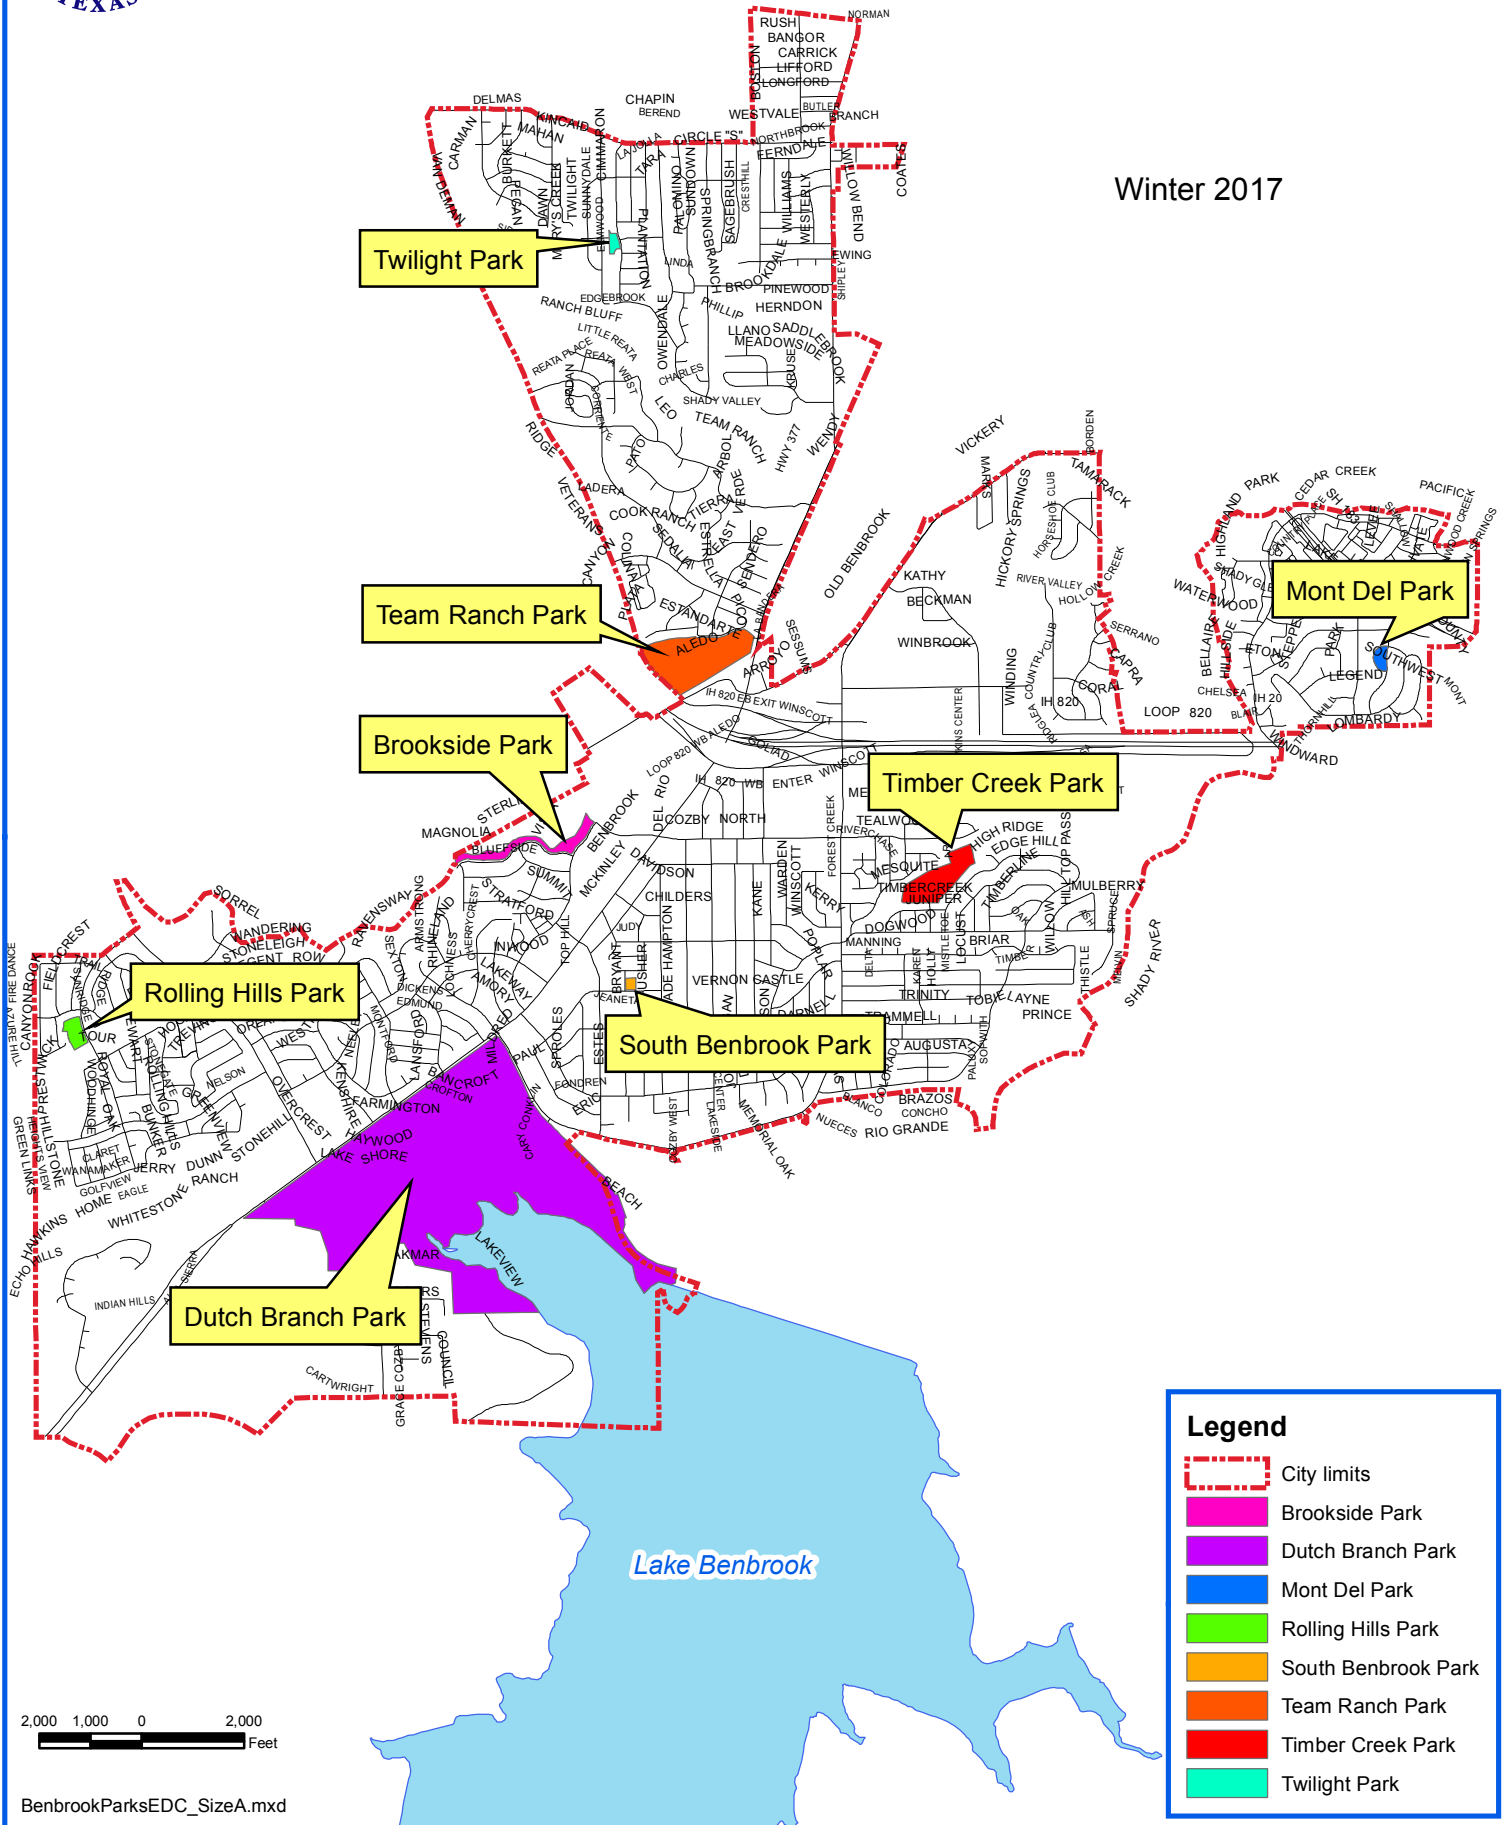

Benbrook Parks

Winter 2017

Legend

- City limits
- Brookside Park
- Dutch Branch Park
- Mont Del Park
- Rolling Hills Park
- South Benbrook Park
- Team Ranch Park
- Timber Creek Park
- Twilight Park